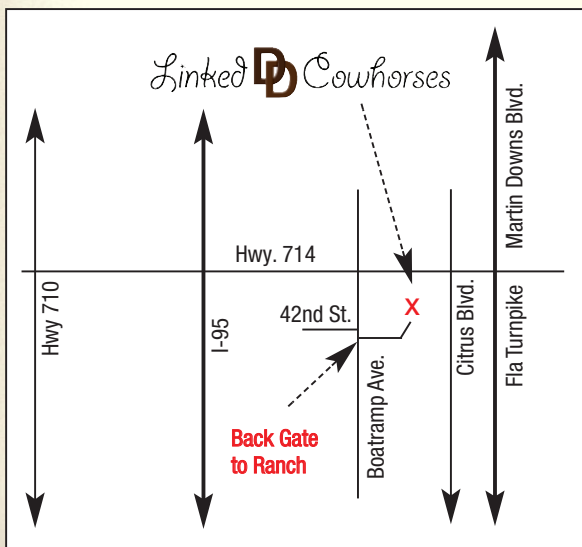

Saturday, February 4th

Palm City, Florida

★ Ranch Sorting -1pm Sharp ★

All Levels ALL DRAWS HC - \$45 entry - \$100 Added/10 teams

★ **Buckle to Hi-point rider in this class** (Excluding the producer)

#8 HC - \$40 entry - **\$100** Added/10 teams

#10 Beginner Ranch Hand

- \$30/sorter - \$20/gate **Trophy to 1st place sorter**

#4 HC - \$35 entry- **\$100** Added/10 teams

Masters HC - \$35 entry

Lunch will be available. Please do plan on joining us and eating here.

RSNC Sanctioned-special sanctioning: 7 ride limit, pick one draw one or draw all. For information and rules, please go to www.rsnc.us. All Classes 1 go top 10 to finals, 50% payback, 60 sec clock. Must be RSNC member to compete. Sign up for RSNC free membership for 2016-2017. 3\$ sanctioning fee added to each ride is included in entry fee. **Flyer is subject to change.** Western Attire Required: Cowboy hats or NO hats. Western Shirt. No T-shirts.

Please Use Boatramp Road Entrance

DEBBIE HENDRY

Home 772-781-4359

Cell 772-260-9502

ENTRANCE : 4181 Boatramp Rd., 1 Road West of Citrus Blvd. on Hwy 714